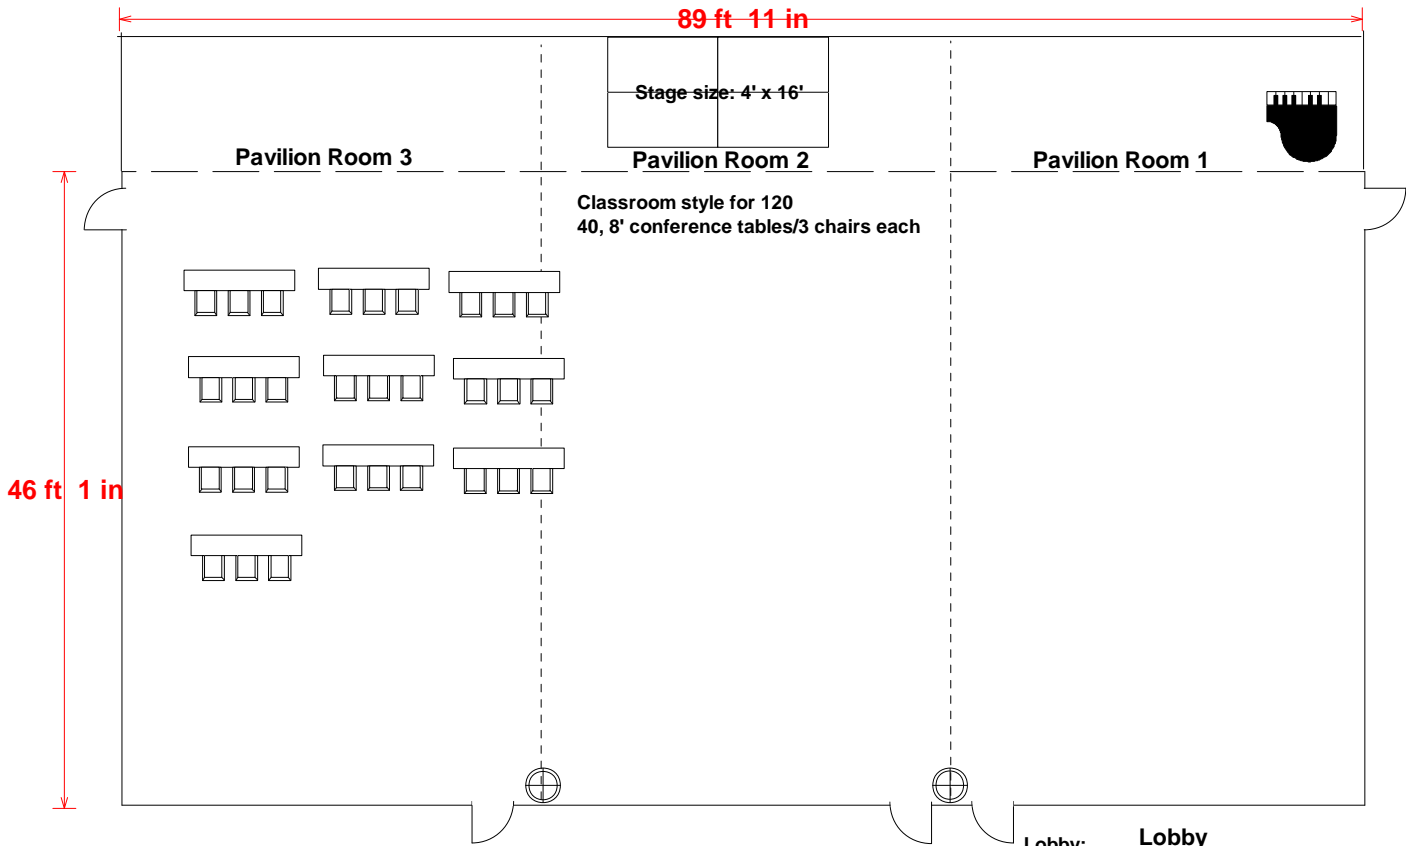

**SAMPLE  
CLASSROOM STYLE**

**Anisfield School  
of Business**

**Classroom Style Setup:  
120 with small stage  
Lobby:  
7, 6' tables/chairs maximum permitted**

**Trustees Pavilion All Rooms**

**Lobby: Lobby**  
7, 6' tables/chairs maximum permitted  
-Outside room entrances  
-Against photo wall  
-Against curved brick wall